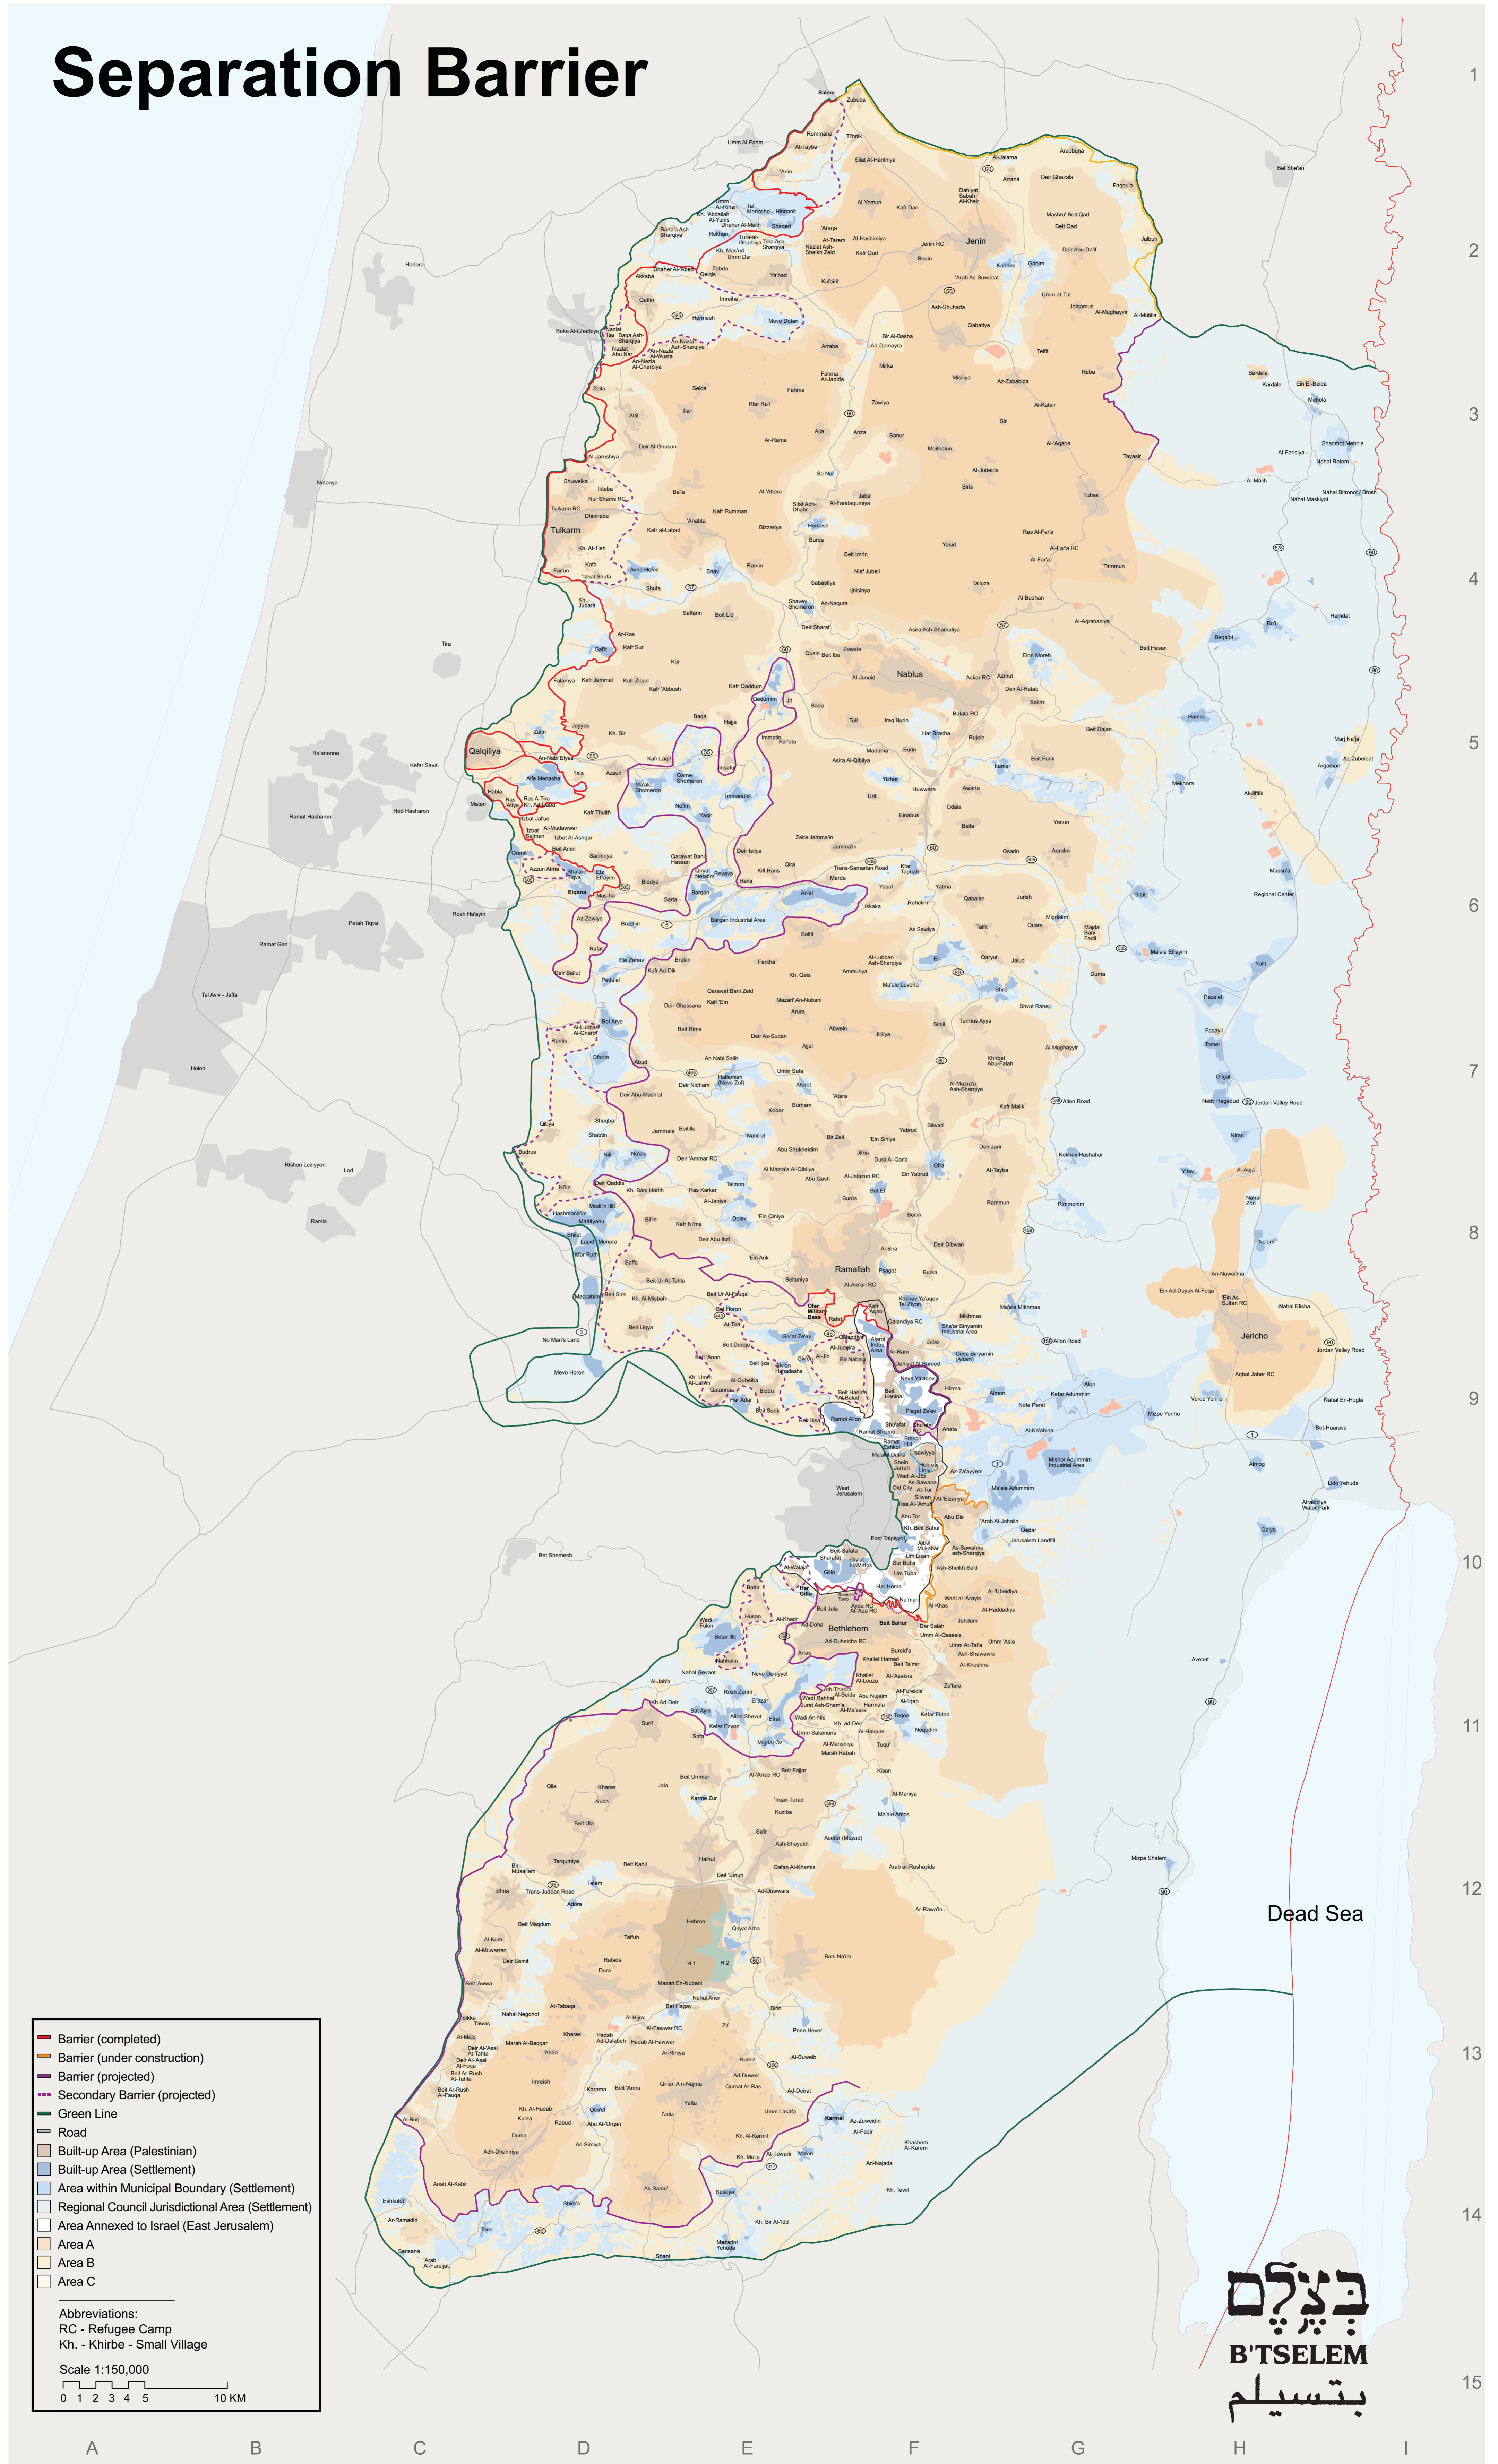

Separation Barrier

Legend

- Barrier (completed)
- Barrier (under construction)
- Barrier (projected)
- Secondary Barrier (projected)
- Green Line
- Road
- Built-up Area (Palestinian)
- Built-up Area (Settlement)
- Area within Municipal Boundary (Settlement)
- Regional Council Jurisdictional Area (Settlement)
- Area Annexed to Israel (East Jerusalem)
- Area A
- Area B
- Area C

Abbreviations:
 RC - Refugee Camp
 Kh. - Khirbe - Small Village

Scale 1:150,000

0 1 2 3 4 5 10 KM

ב'תסלם
B'TSELEM
 בתסלם